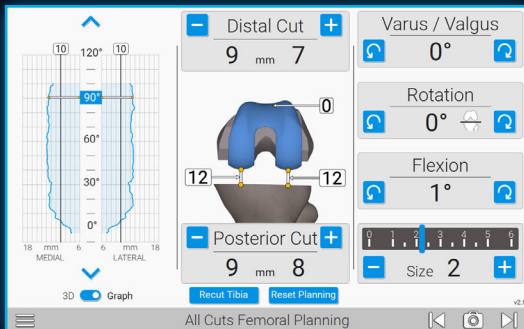

NEWTON KNOWS KNEES

#NewtonKnows

exactech

NEWTON KNOWS...

FULL FLEXION STABILITY

Full-range soft tissue analytics for predictive postoperative stability before any resections are performed.

ACCURACY

Proven $\pm .6$ mm precision of image-free GPS active tracking technology.¹