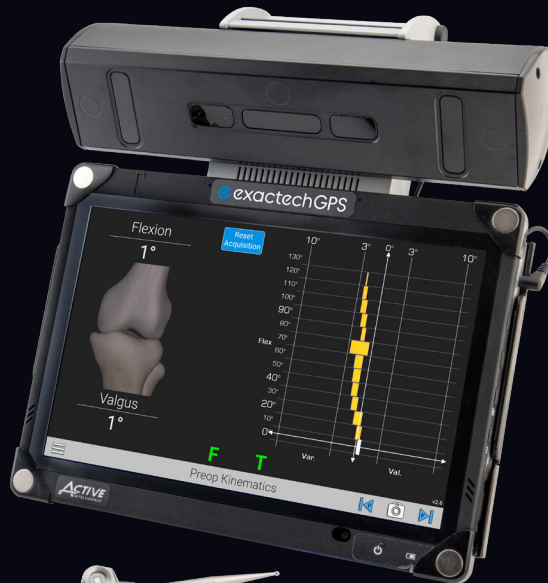

NEWTON KNOWS KNEES

#NewtonKnows

exactech

NEWTON KNOWS...

FULL FLEXION STABILITY

Full-range soft tissue analytics for predictive postoperative stability before any resections are performed.

ACCURACY

Proven $\pm .6$ mm precision of image-free GPS active tracking technology.¹

EFFICIENCY

Compact ASC-friendly system without the burden of capital cost or annual maintenance fees.

1. Data on file at Exactech.

ExactechGPS® is manufactured by Blue Ortho and distributed by Exactech, Inc.